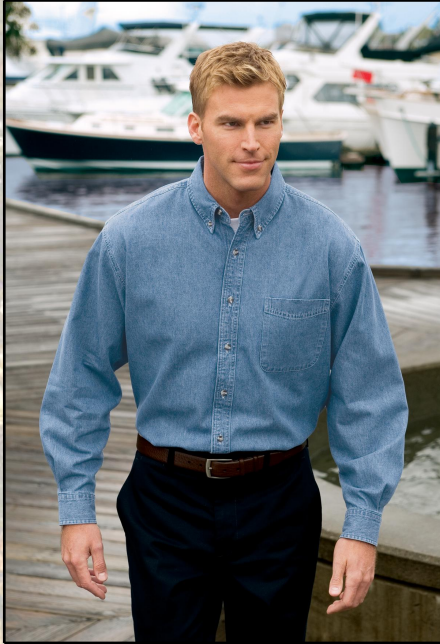

ACC FIELD TRIAL SPECIALTY 2011

Virginia Minnesota

Golden Lake -Long Sleeve Value Denim Shirt. SP10

- 6.5-ounce, 100% cotton
- Double-needle stitching throughout
- Button-down collar
- Horn-tone buttons
- Patch pocket
- Button-through sleeve plackets
- Adjustable cuffs
- Tuck-in tail
- Due to special finishing process, colors may vary.

Adult Sizes: XS-6XL

Available colors: FadedBlue*, InkBlue*

Golden Lake -Ladies Long Sleeve Value Denim Shirt. LSP10

- 6.5-ounce, 100% cotton
- Double-needle stitching throughout
- Traditional, relaxed look
- Open collar
- Horn-tone buttons
- Button-through sleeve plackets
- Adjustable cuffs
- Tuck-in tail
- Due to special finishing process, colors may vary.